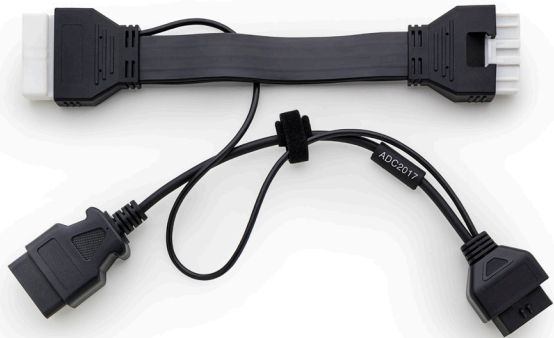

## Renault\* Bypass Cable ADC2017 - Code D755649AD

May 2022

The Renault\* bypass cable works together with the Smart Pro and Advanced Diagnostics ADS2325 software to duplicate proximity keys for recent Renault\* Clio, Captur and Zoë models.

### What does the Renault\* bypass cable do?

The bypass cable allows locksmiths to programme safely new proximity keys for the Renault\* Clio V, Captur II and Zoë models from 2019 onwards.

The cable connects the Smart Pro directly to the vehicle's Body Control Module (BCM) bypassing the secure gateway module. The two 40 pin connectors, male and female, plug directly into the BCM whilst the two 16 pin connectors are used to connect the Smart Pro to the vehicle OBD if power is needed.